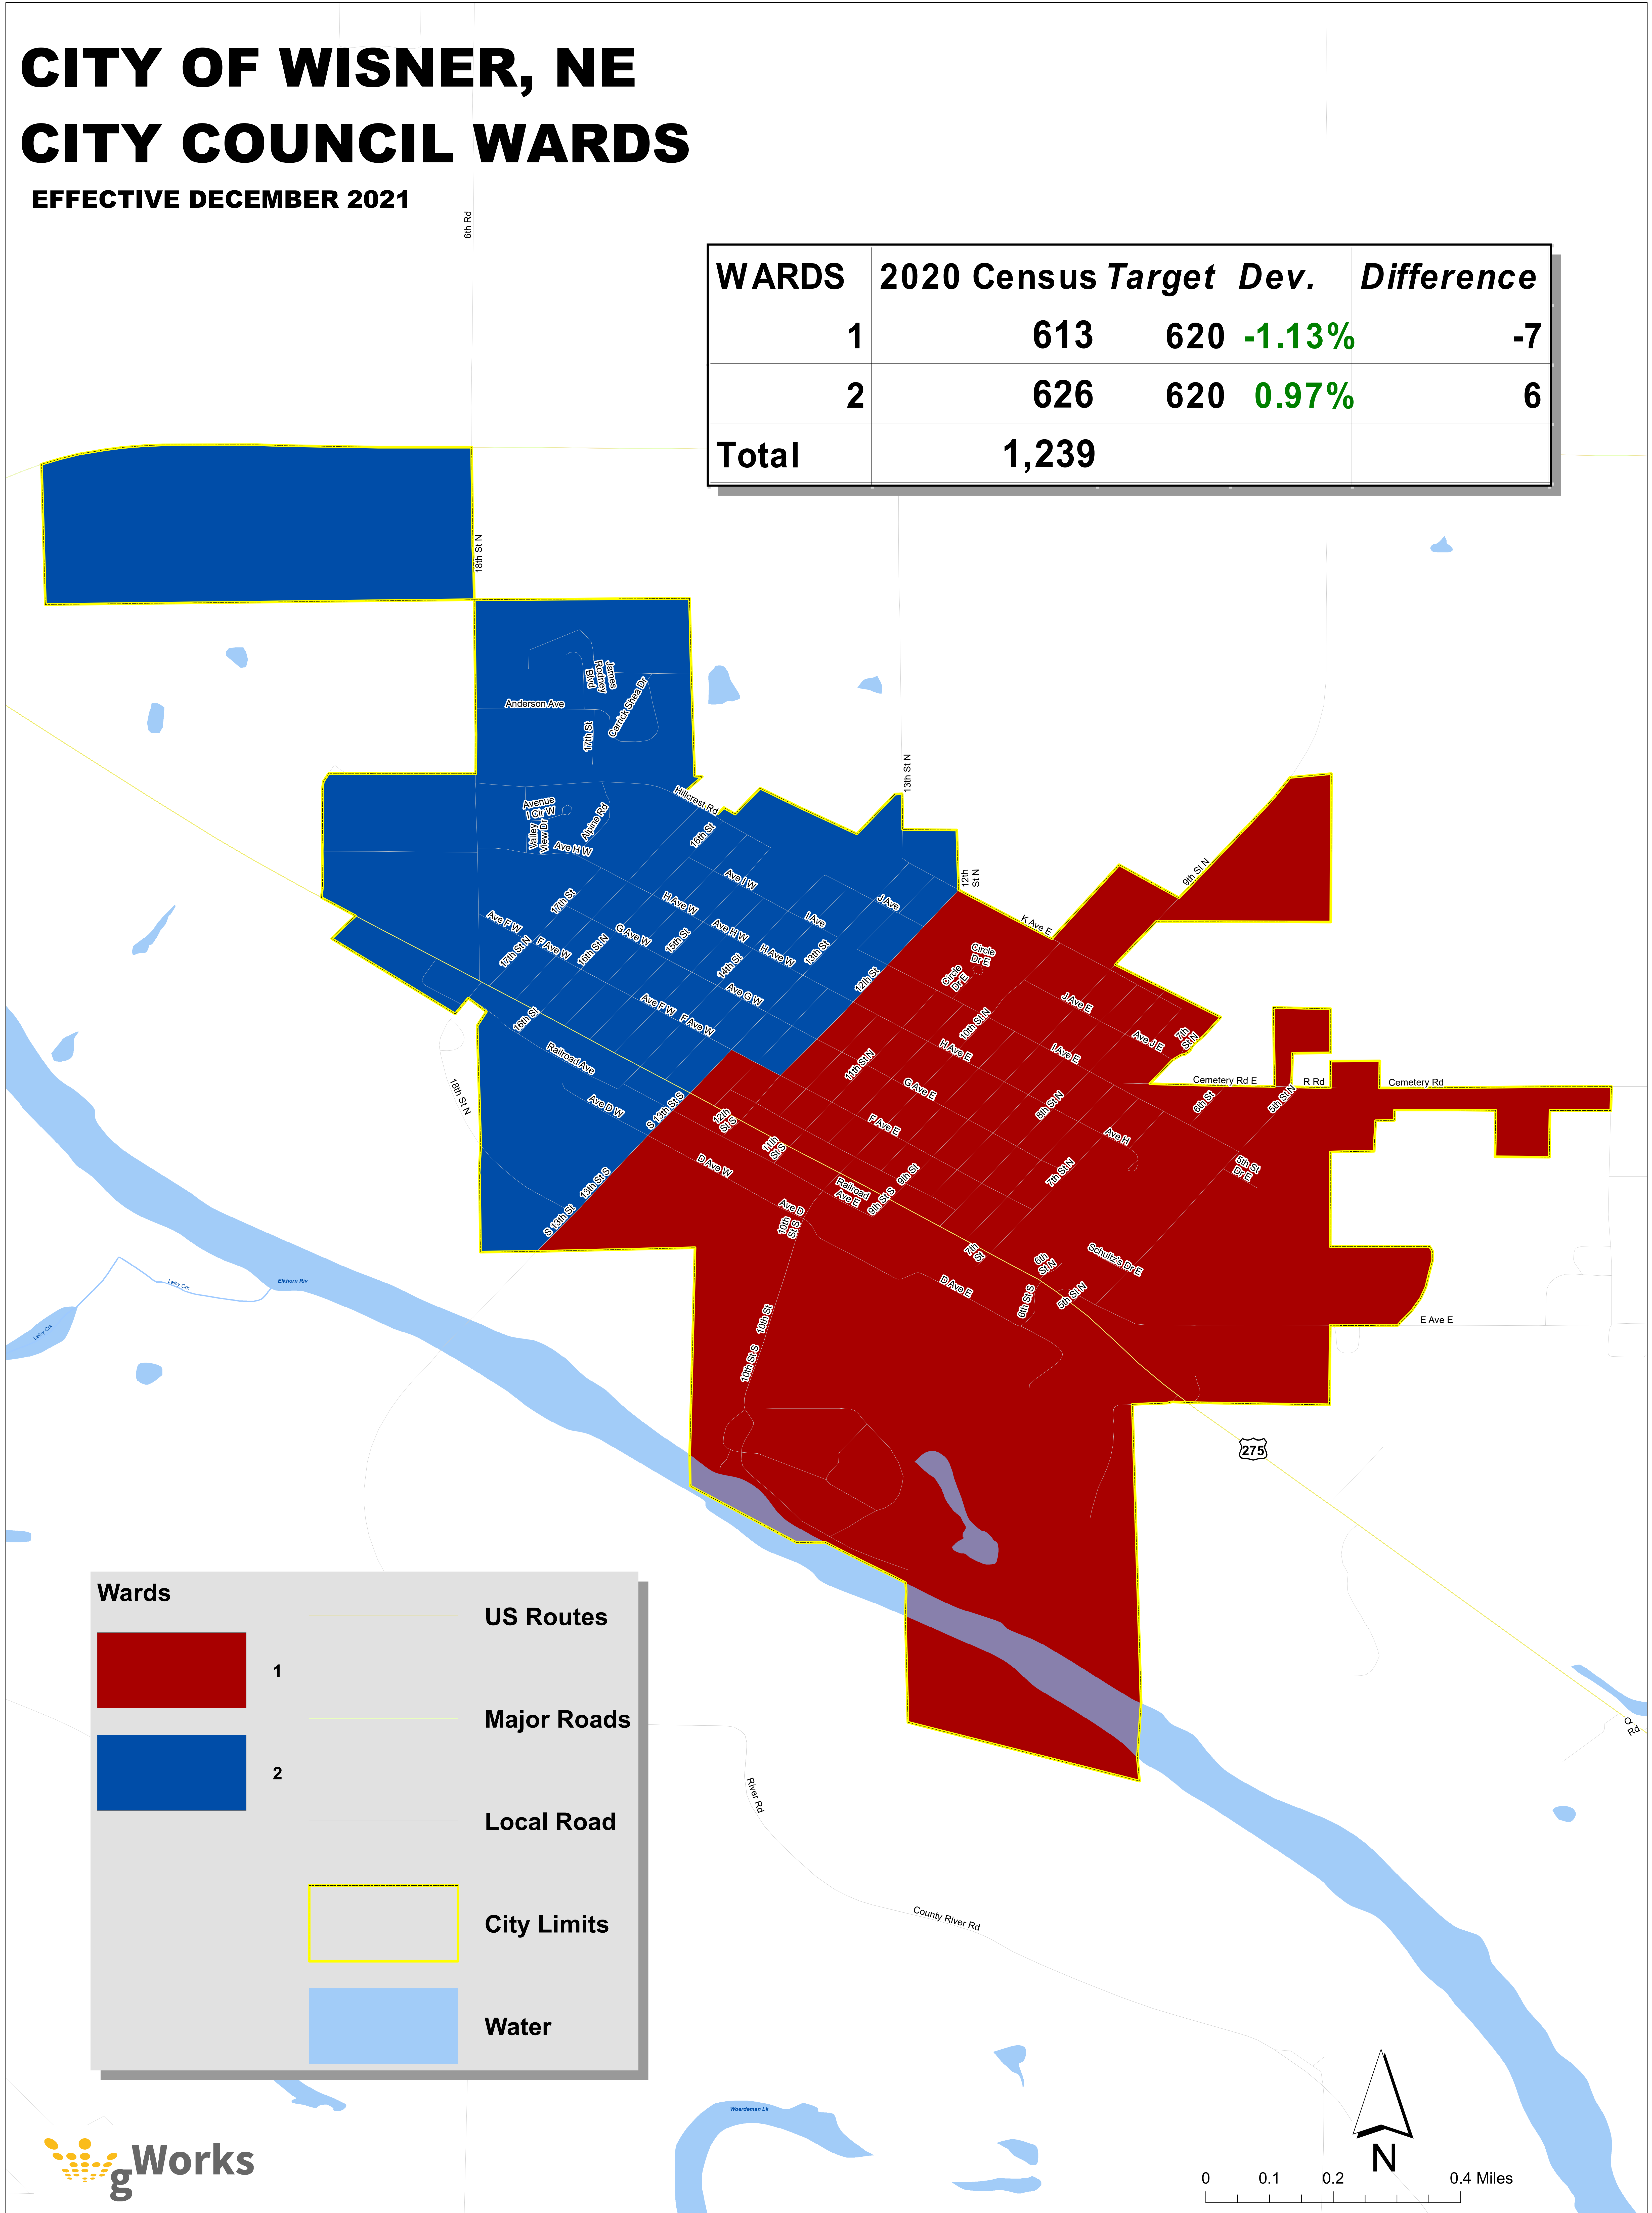

CITY OF WISNER, NE

CITY COUNCIL WARDS

EFFECTIVE DECEMBER 2021

WARDS	2020 Census	Target	Dev.	Difference
1	613	620	-1.13%	-7
2	626	620	0.97%	6
Total	1,239			

Wards

- 1 (Red)
- 2 (Blue)

US Routes

Major Roads

Local Road

City Limits

Water